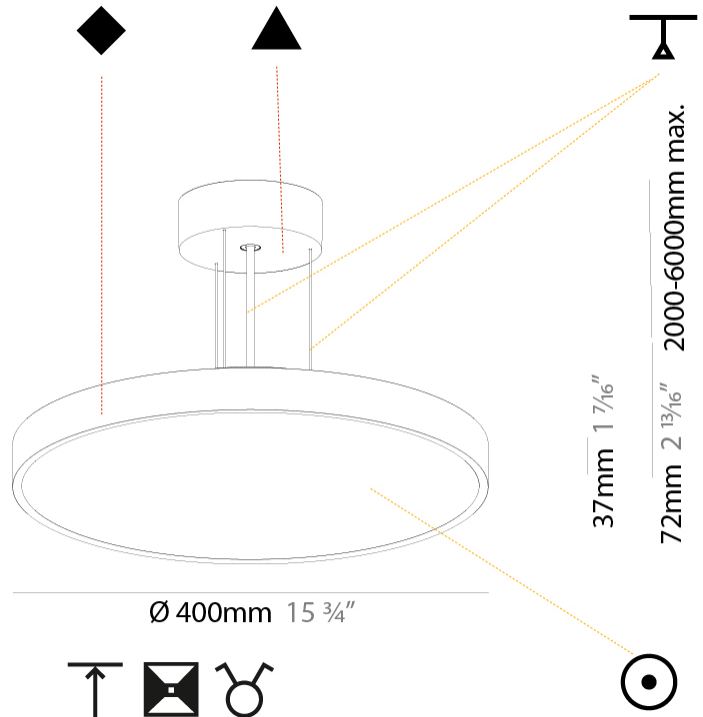

GENERAL

Series: Sign Diva
Subseries: Sign Diva
Brand: Prolicht
Division: Architectural
Mounting Type: Suspension
Mounting Location: Ceiling
Subcategory: Pendant

PHYSICAL

Shape: Round
Diameter (mm): 400
Diameter (in): 15 3/4
Height (mm): 72
Height (in): 2 13/16
Max. Overall Height (mm): 2072
Max. Overall Height (in): 81 9/16
Light Distribution: Direct / Indirect
Weight (kg): 3.398
Weight (lbs): 7.49
Diffuser: PMMA - Opal / Micro-Prism / Sparkling Secret / Vintage Industrial with Shine Ring
Fixture Finish: SSR / BKV / CWI / CRY / HAB / UFT / ITA / RUA / FTG / MYG / LOD / PUS / FRO / FUP / KIA / POP / BLS / SPG / MEY / GOH / GUM / CHC / COM / ABZ / JAG / OBR / MOS / ROR
Fixture Material: Extruded Aluminum / Steel
Cable Details: 2000mm or 6000mm Transparent Cable

ELECTRICAL

Lamp Type: LED (Zhaga Standard)
Input Wattage (W): 34.1
Total Output Wattage (W): 16 / 12
Dimming: Tri-Mode (Non-Dimming and Phase Dimming (120Vac only) and 0-10V Dimming)
Driver Included: Yes
Driver Location: Integrated
Driver Type: Constant Current - Universal
Driver Class: Class 2
Input Voltage (V): 120 - 277
Constant Current (MA): 500

LED

Color Temperature (°K): 2700 / 3000 / 3500 / 4000
Max. Delivered Lumen (lm): 2676 / 2651 / 2681 / 2736
CRI: >90 CRI
Lamp Life (hrs): 50000

OPTICAL

RATINGS AND CERTIFICATIONS

Certified By: Certified for North American Standards
IP rating: IP20