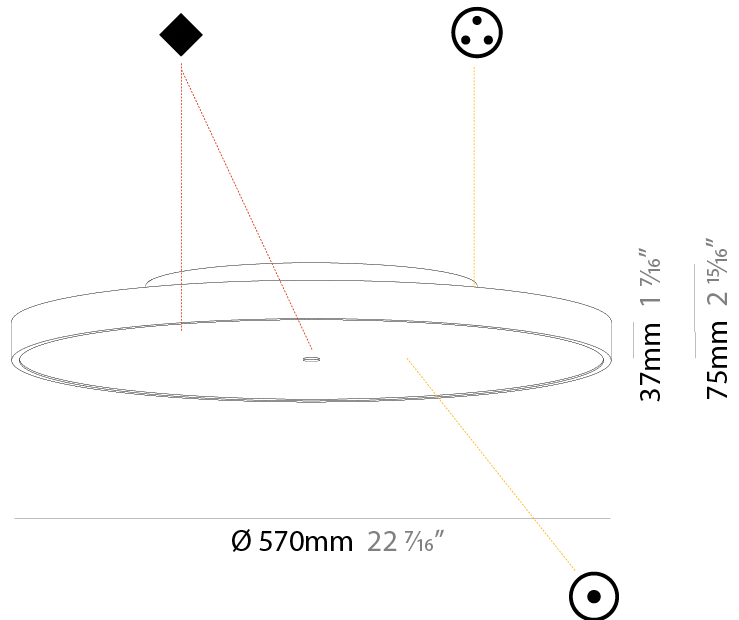

GENERAL

Series: Sign Diva
Subseries: Sign Diva
Brand: Prolicht
Division: Architectural
Mounting Type: Surface
Mounting Location: Ceiling
Subcategory: Ambient

PHYSICAL

Shape: Round
Diameter (mm): 570
Diameter (in): 22 7/16
Height (mm): 75
Height (in): 2 15/16
Light Distribution: Direct / Indirect
Weight (kg): 7.066
Weight (lbs): 15.578
Diffuser: Direct - PMMA - Opal/Micro-Prism/Sparkling Secret/Vintage Industrial with Shine Ring / Indirect - White/Yellow/Orange/Red/Blue/Green
Fixture Finish: SSR / BKV / CWI / CRY / HAB / UFT / ITA / RUA / FTG / MYG / LOD / PUS / FRO / FUP / KIA / POP / BLS / SPG / MEY / GOH / GUM / CHC / COM / ABZ / JAG / OBR / MOS / ROR
Fixture Material: Extruded Aluminum / Steel

ELECTRICAL

Lamp Type: LED (Zhaga Standard)
Input Wattage (W): 58.3
Total Output Wattage (W): 53
Dimming: Tri-Mode (Non-Dimming and Phase Dimming (120Vac only) and 0-10V Dimming)
Driver Included: Yes
Driver Location: Integrated
Driver Type: Constant Current - Universal
Driver Class: Class 2
Input Voltage (V): 120 - 277
Constant Current (MA): 350

LED

Color Temperature (°K): 3000 / 3500 / 4000
Max. Delivered Lumen (lm): 6170 / 6292 / 6420
CRI: >90 CRI
Lamp Life (hrs): 50000

OPTICAL

RATINGS AND CERTIFICATIONS

Certified By: Certified for North American Standards
IP rating: IP20