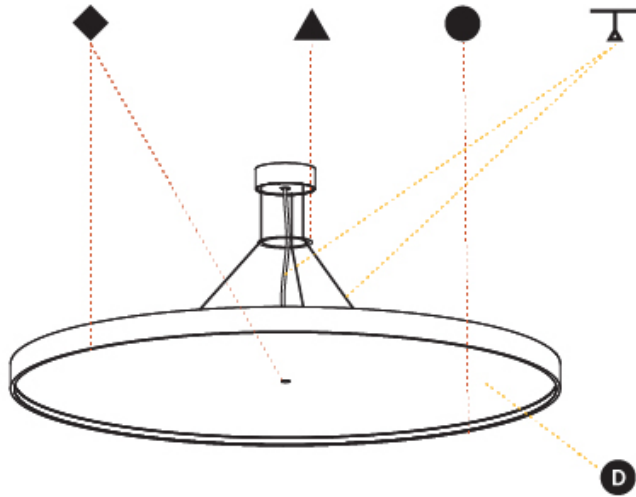

SIGN DIVA KORONA SUSPENSION

A300018-

PROJECT	_____
TYPE	_____
SPECIFIER	_____
QUANTITY	_____
DATE	_____