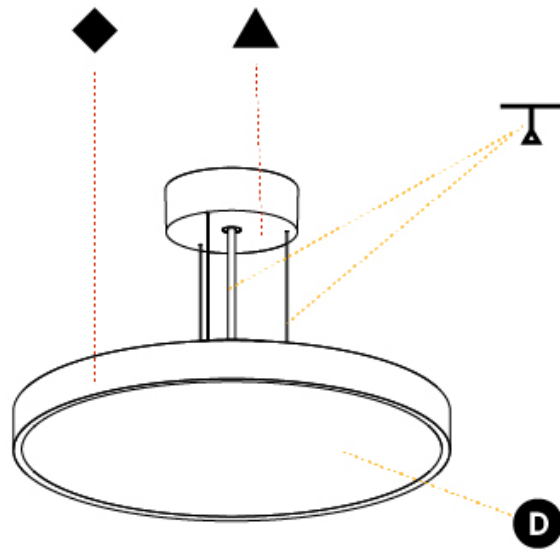

SIGN DIVA KORONA SUSPENSION

A300012-

PROJECT	_____
TYPE	_____
SPECIFIER	_____
QUANTITY	_____
DATE	_____