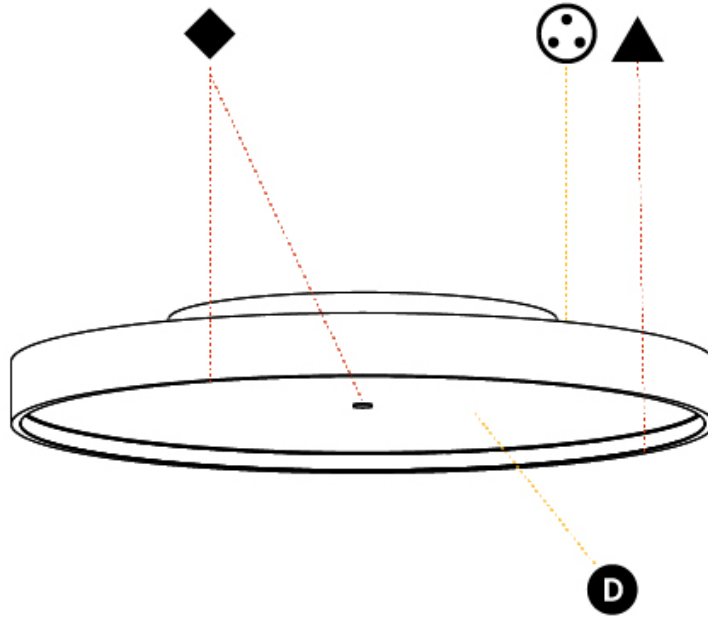

A3D087-

PROJECT	_____
TYPE	_____
SPECIFIER	_____
QUANTITY	_____
DATE	_____