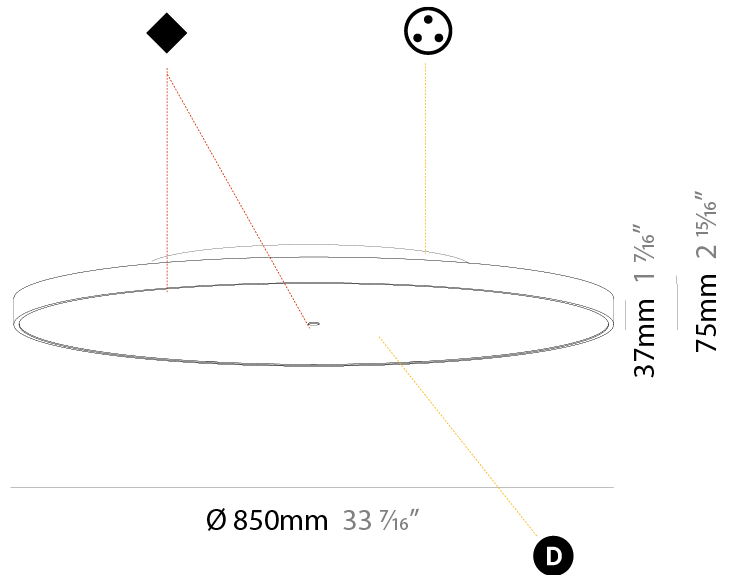

GENERAL

Series: Sign Diva
Subseries: Sign Diva
Brand: Prolicht
Division: Architectural
Mounting Type: Surface
Mounting Location: Ceiling
Subcategory: Ambient

PHYSICAL

Shape: Round
Diameter (mm): 850
Diameter (in): 33 ⁷/₁₆
Height (mm): 75
Height (in): 2 ¹⁵/₁₆
Light Distribution: Direct / Indirect
Weight (kg): 12.906
Weight (lbs): 28.453
Diffuser: Direct - PMMA - Opal/Micro-Prism/Sparkling Secret/Vintage Industrial with Shine Ring / Indirect - White/Yellow/Orange/Red/Blue/Green
Fixture Finish: SSR / BKV / CWI / CRY / HAB / UFT / ITA / RUA / FTG / MYG / LOD / PUS / FRO / FUP / KIA / POP / BLS / SPG / MEY / GOH / GUM / CHC / COM / ABZ / JAG / OBR / MOS / ROR
Fixture Material: Extruded Aluminum / Steel

ELECTRICAL

Lamp Type: LED (Zhaga Standard)
Input Wattage (W): 96.8
Total Output Wattage (W): 76.8
Dimming: Tri-Mode (Non-Dimming and Phase Dimming (120Vac only) and 0-10V Dimming)
Driver Included: Yes
Driver Location: Integrated
Driver Type: Constant Current - Universal
Driver Class: Class 2
Input Voltage (V): 120 - 277
Constant Current (MA): 600

LED

Color Temperature (°K): 3000 / 3500 / 4000
Max. Delivered Lumen (lm): 11160 / 11388 / 11620
CRI: >90 CRI
Lamp Life (hrs): 50000

OPTICAL

RATINGS AND CERTIFICATIONS

Certified By: Certified for North American Standards
IP rating: IP20

PROJECT
TYPE
SPECIFIER
QUANTITY
DATE