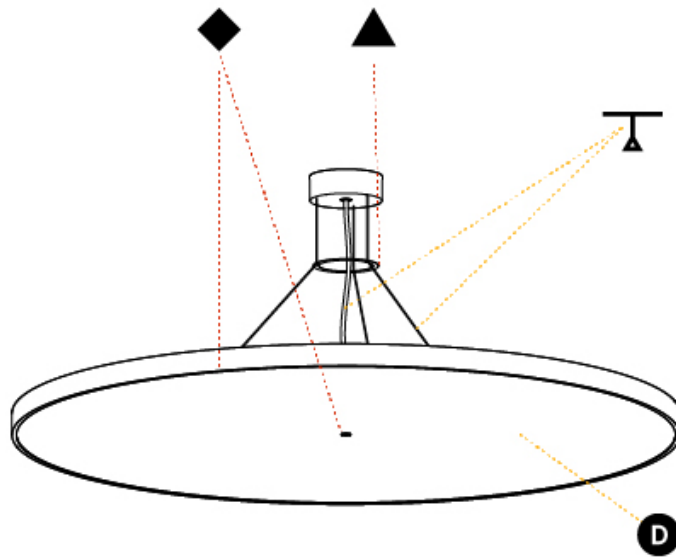

SIGN DIVA SUSPENSION

A300009-

PROJECT _____

TYPE _____

SPECIFIER _____

QUANTITY _____

DATE _____

A